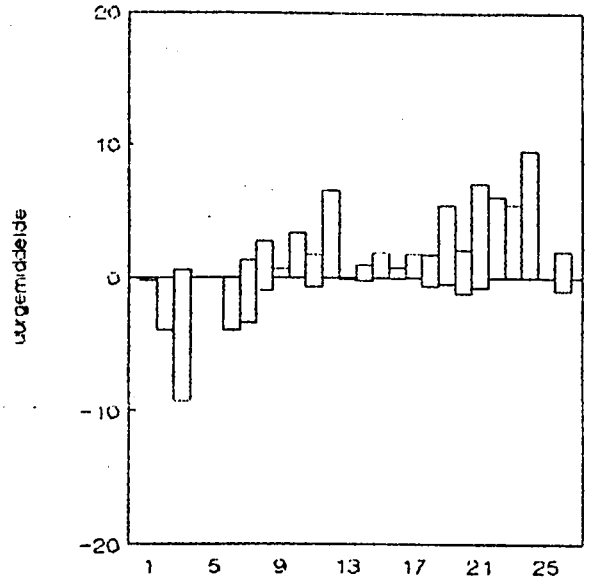

Tadorna tadorna
Zuid-Holland