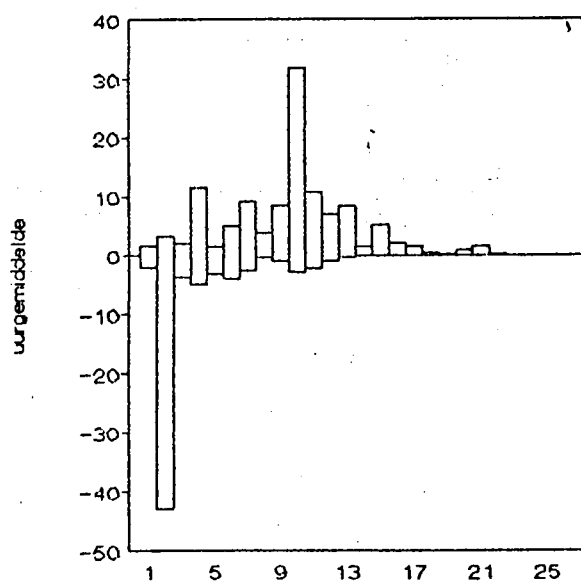

Gavia spec.
Noord-Holland