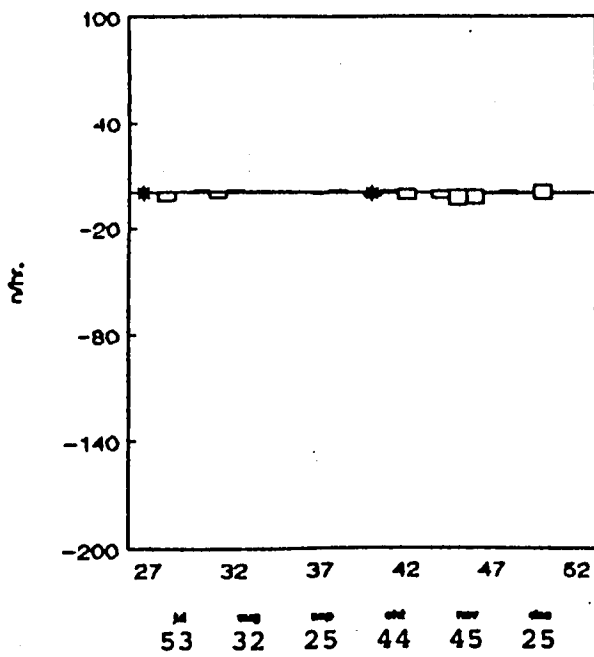

Larus canus
Zuid-Holland