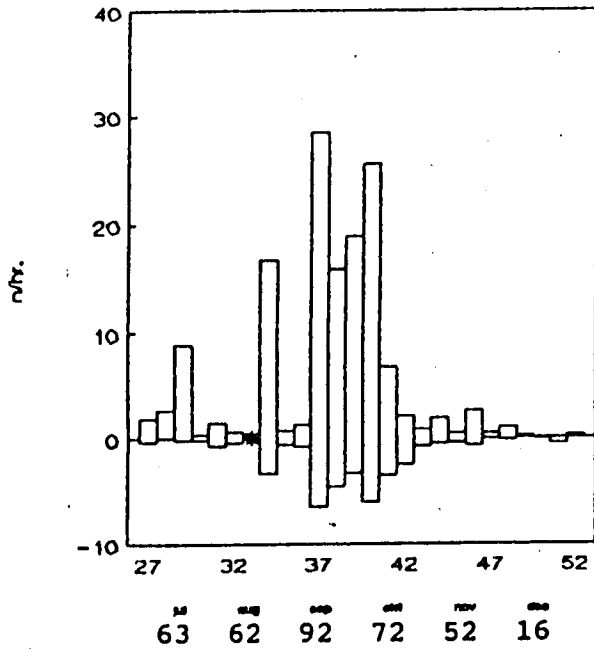

Sula bassana
Noord-Holland