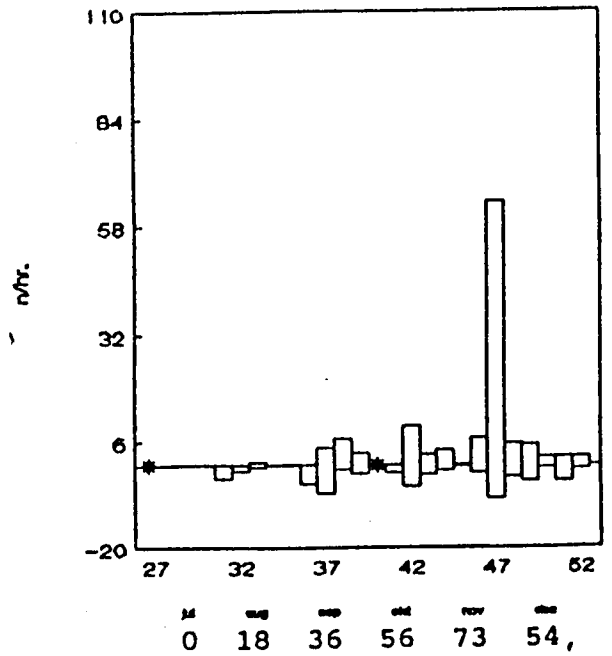

Somateria mollissima
Zuid-Holland