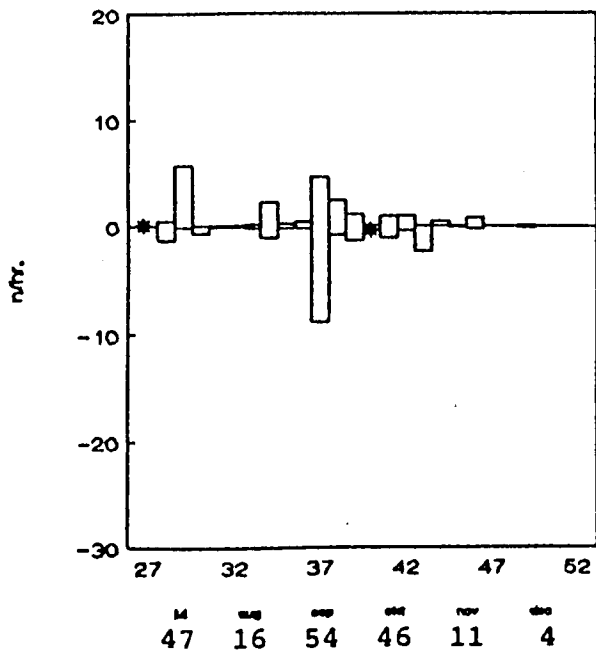

Sula bassana
Zuid-Holland