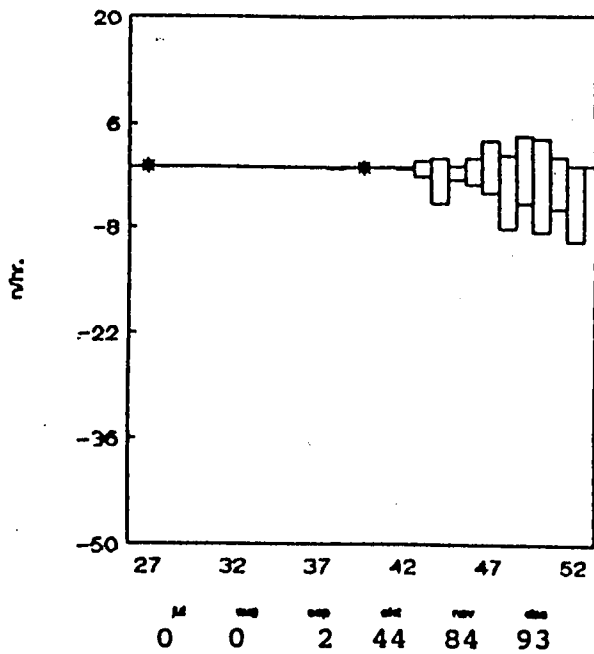

Gavia spec.
Zuid-Holland