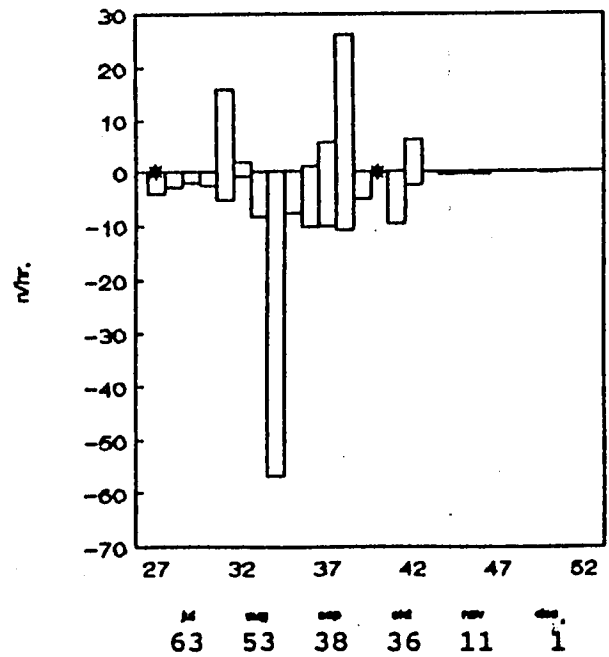

In the following figures the seasonal pattern of a number of species is presented, expressed as hourly averages per week. The data above the horizontal abscis refer to birds flying north. The data below this abscis to birds flying south. Due to an uneven coverage in Wd the figures are restricted to NH & ZH. Weeks with 5 or less observation-hours are marked with an asteriks (*). Below the figures the percentage of presence is given for each month. This percentage expresses the ratio of hours in which a species is recorded and the total number of observation-hours.

Melanitta nigra
Noord-Holland

Larus ridibundus
Noord-Holland

Melanitta nigra
Zuid-Holland

Larus ridibundus
Zuid-Holland

Larus canus
Noord-Holland

Larus fuscus
Noord-Holland

Larus canus
Zuid-Holland

Larus fuscus
Zuid-Holland