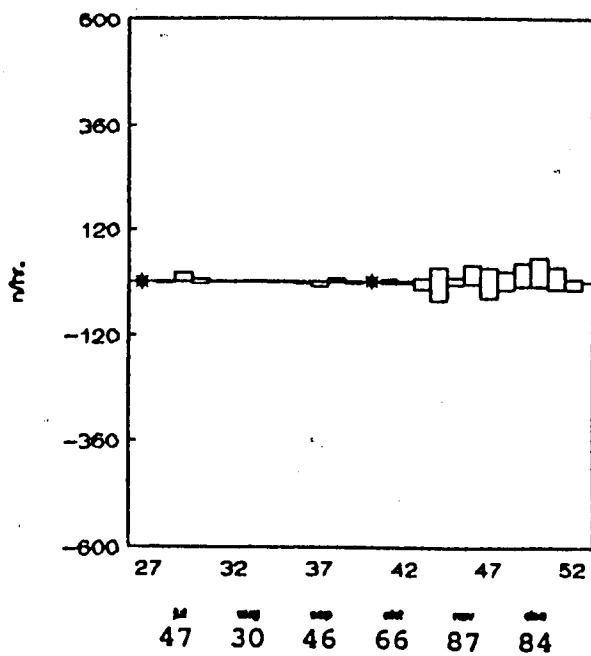

Melanitta nigra
Zuid-Holland