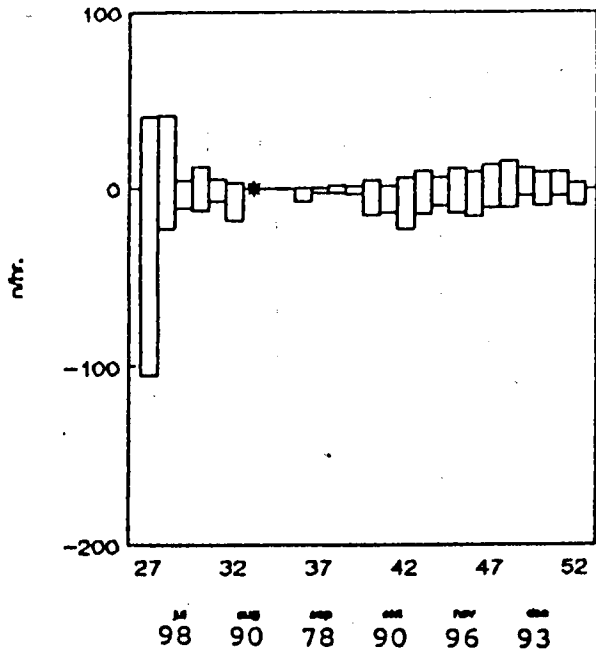

Larus canus
Noord-Holland