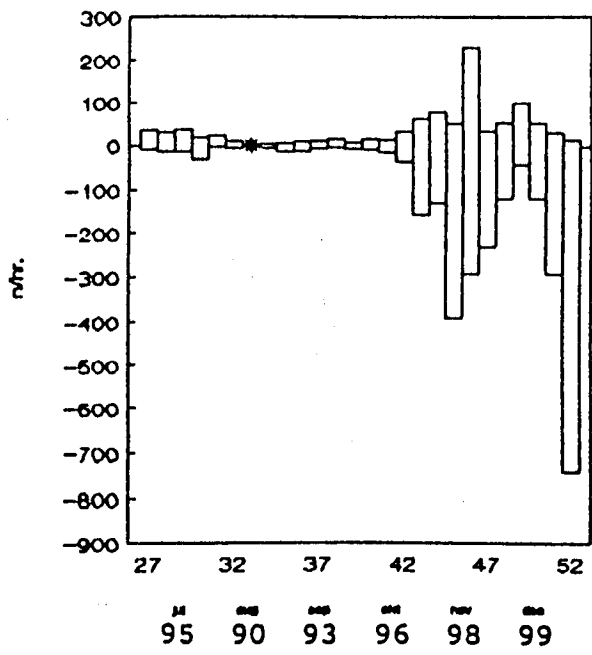

Melanitta nigra
Noord-Holland