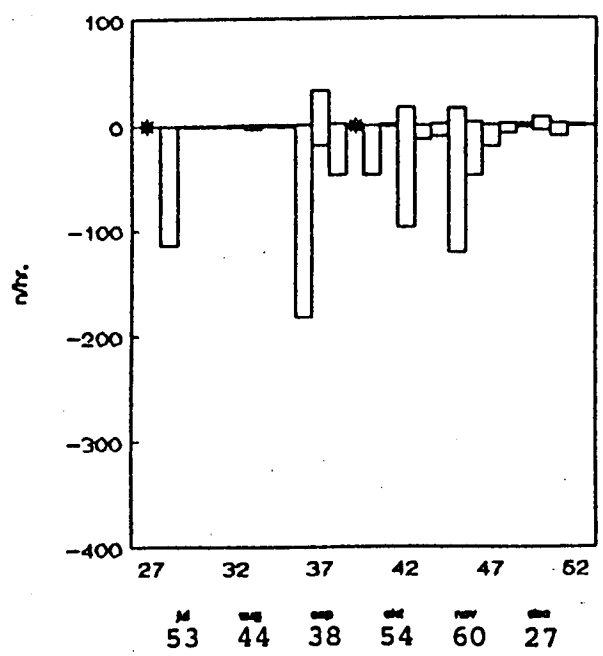

In the following figures the seasonal pattern of a number of species is presented, expressed as hourly averages per week. The data above the horizontal abscis refer to birds flying north. The data below this abscis to birds flying south. Due to an uneven coverage in Wd the figures are restricted to NH & ZH. Weeks with 5 or less observation-hours are marked with an asteriks (*). Below the figures the percentage of presence is given for each month. This percentage expresses the ratio of hours in which a species is recorded and the total number of observation-hours.

Melanitta nigra
Noord-Holland

Larus ridibundus
Noord-Holland

Melanitta nigra
Zuid-Holland

Larus ridibundus
Zuid-Holland

Larus canus
Noord-Holland

Larus fuscus
Noord-Holland

Larus canus
Zuid-Holland

Larus fuscus
Zuid-Holland