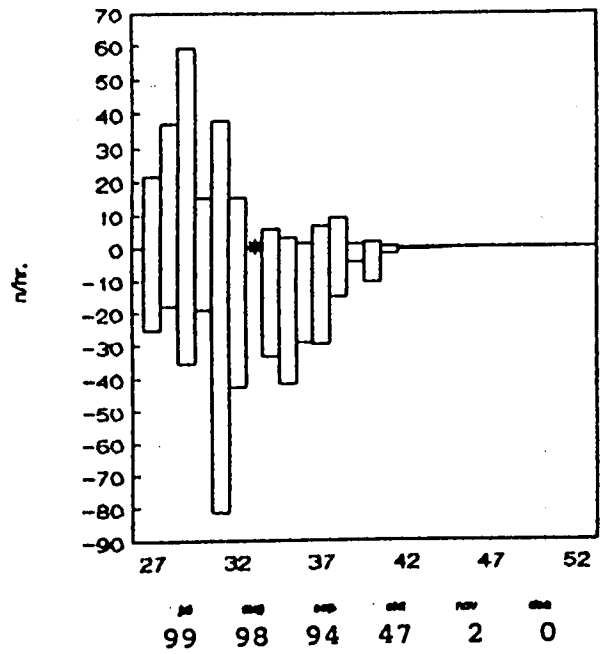

Sterna sandvicensis
Noord-Holland