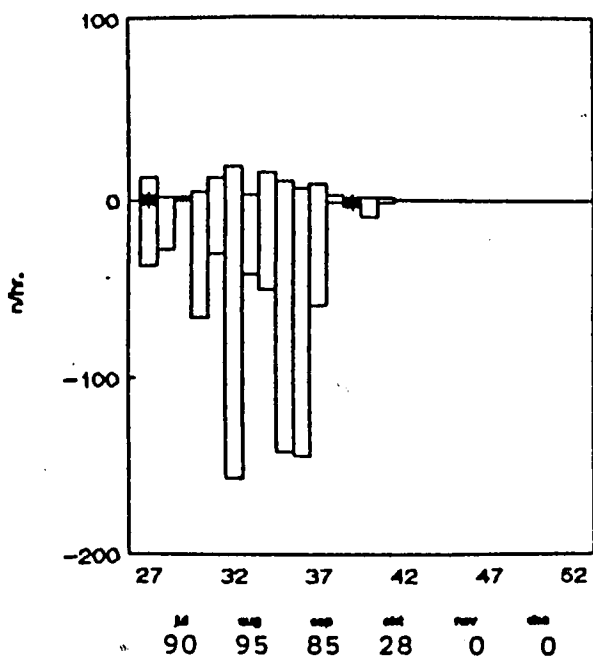

Sterna hirundo/paradisaea
Zuid-Holland