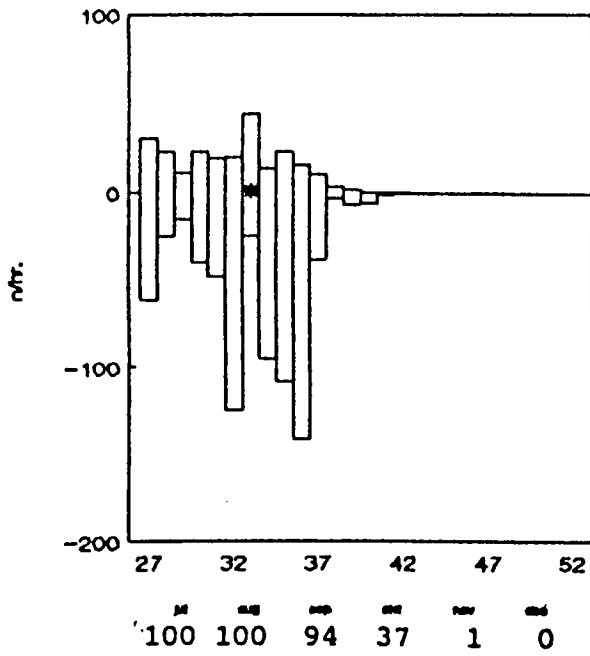

Sterna hirundo/paradisaea
Noord-Holland