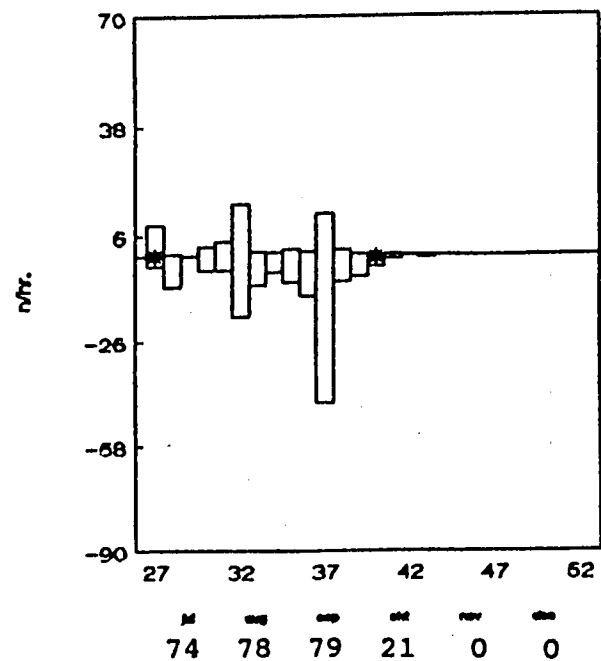

Sterna sandvicensis
Zuid-Holland