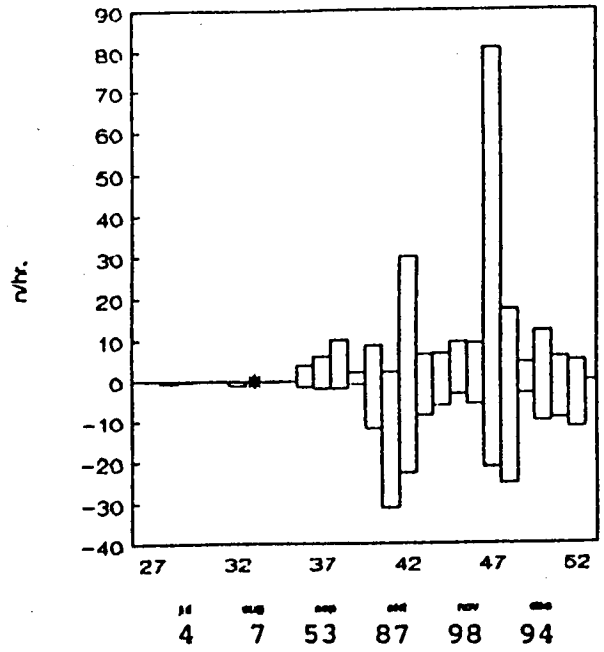

Somateria mollissima
Noord-Holland