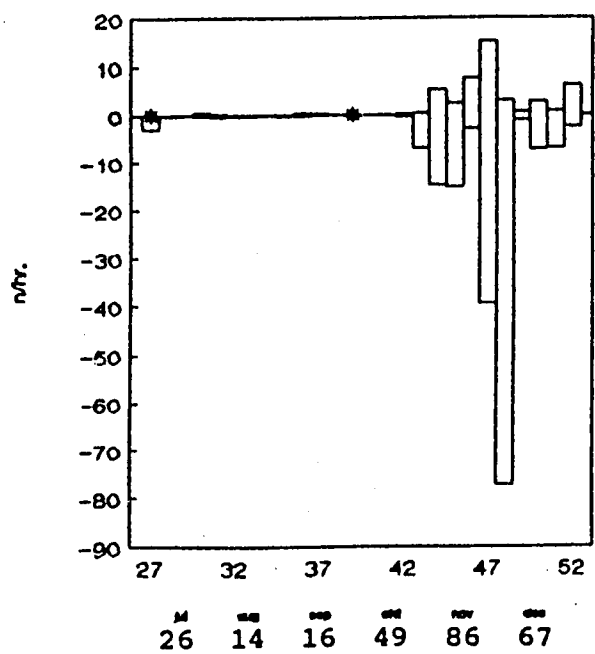

Podiceps cristatus
Zuid-Holland